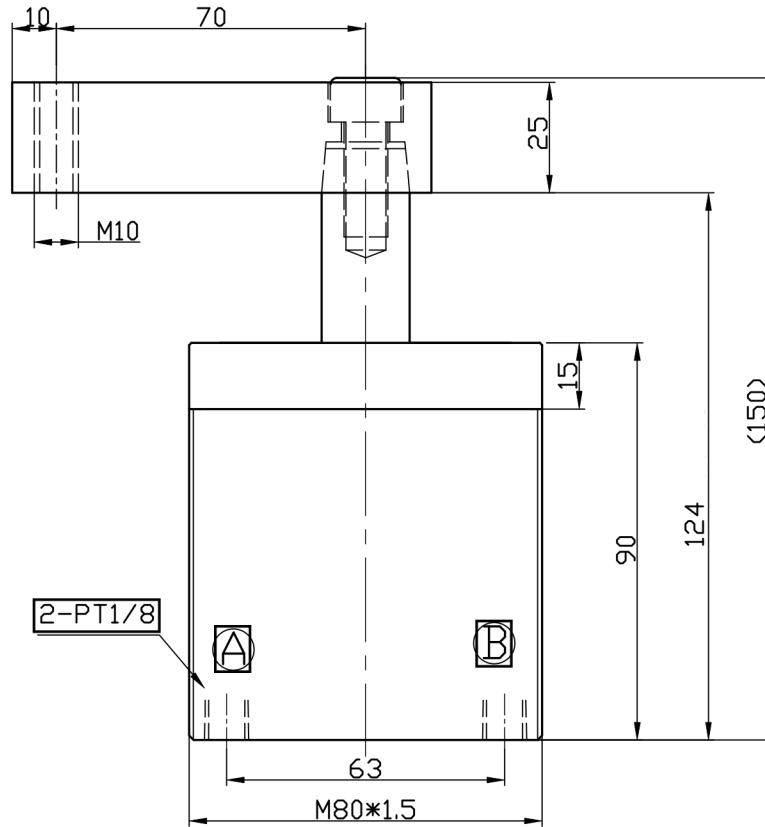

ASC-TB63S

Swing stroke 13mm

Clamping stroke 17mm

	Clamping port
	Unclamping port